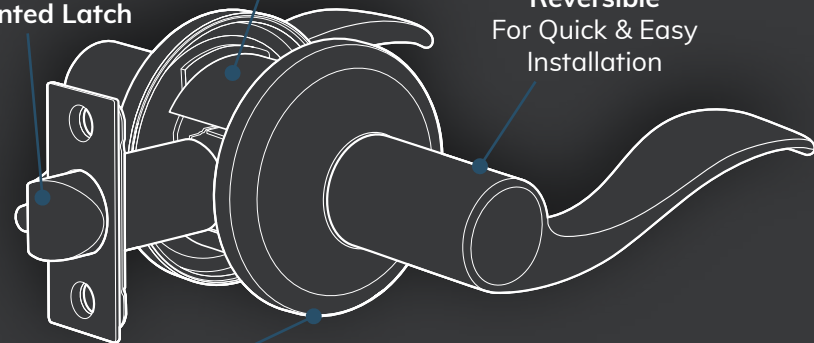

- True Grade 2 (highest residential grade available)
- Concealed screws – more decorative look
- Extra-long anti-pry shield (protective collar)
- Non-pick & non-bump spool pins
- Easy to install – with interlocking chassis posts (no need to search for post to install screws)
- Panic proof for quick exiting of the home or room
- Removable knob during installation for easier install and no more scratches on the knobs during installation

COORDINATING GRADE 2 DEADBOLT

*Shown in Satin Nickel
Also available Bright Brass, Chrome,
Tuscany Bronze, & Black*

Protective Sleeves & Interlocking Chassis

For Accurate Alignment

Non-Handed Knobs

For Quick & Easy Installation

Grade 2 Patented Latch

Protective Sleeves & Interlocking Chassis

For Accurate Alignment

Reversible
For Quick & Easy Installation

Grade 2 Patented Latch

Heavy Duty All Metal Construction
For Maximum Durability