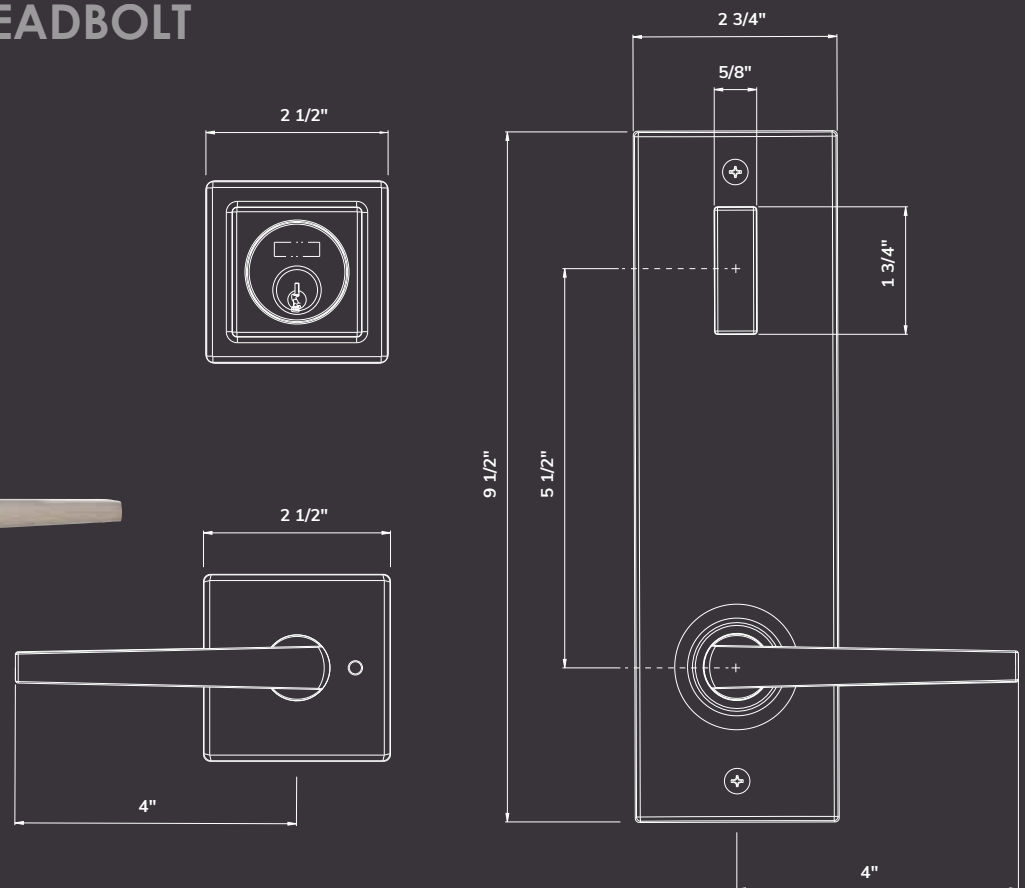

INTERCONNECTED DEADBOLT WITH VIDA LEVER

Contact your local rep today or contact Delaney at;

1.800.952.4430, ext. 2 | orders@delaneyhardware.com | www.DelaneyHardware.com