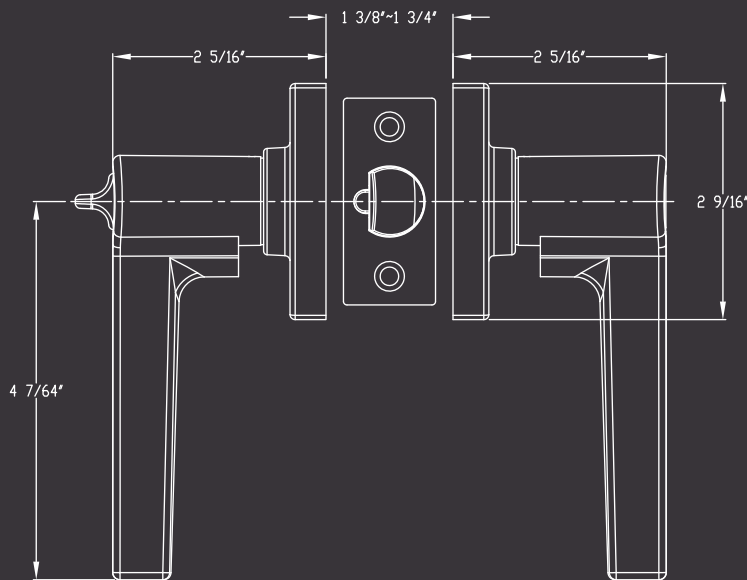

NEW KEYPAD LEVER LOCK FEATURES:

- GRADE3 Residential
- Adjustable backset
- Square backplate
- Push button Entry Function & Privacy Function available
- Finishes offered: Black, Satin Nickel & Chrome
- All parts and installation hardware included
- Easy to install with a Phillips screwdriver
- Fits both right hand and left hand doors eliminating the need to determine handing of door
- Can be installed on both wood and metal doors