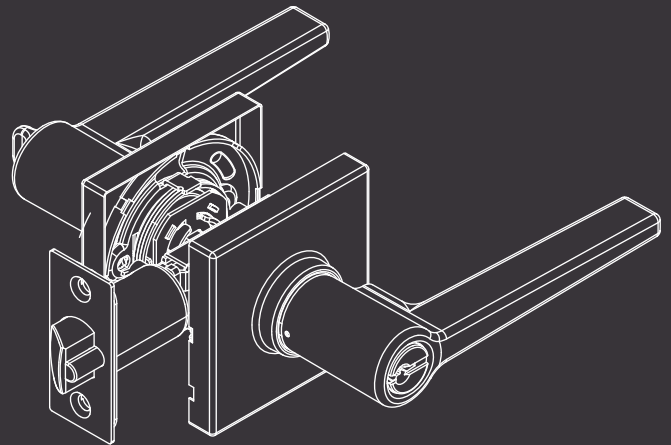

DELANEY® INTRODUCING NEW TULINA SQUARE LEVERS

The popular Tulina Lever is now available with a square backplate to highlight its straight lever lines and compliment a wide range of interior design styles.

Tulina Lever features clean straight lines that adds style and value to any home and compliments a wide range of interior designs. This newly designed lever with square

backplate was made to be versatile and accommodating to all home styles.

NEW KEYPAD LEVER LOCK FEATURES:

- GRADE3 Residential
- Adjustable backset
- Square backplate
- Push button Entry Function & Privacy Function available
- Finishes offered: Black, Satin Nickel & Chrome
- All parts and installation hardware included
- Easy to install with a Phillips screwdriver
- Fits both right hand and left hand doors eliminating the need to determine handing of door
- Can be installed on both wood and metal doors